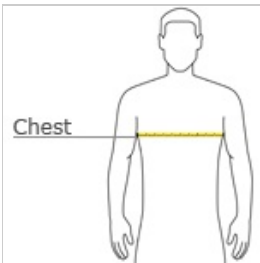

Youth Heavy Blend™ Hooded Sweatshirt. 18500B

- 8-ounce, 50/50 cotton/poly
- Double-needle stitching at waistband and cuffs
- Double-lined hood
- No drawcord at hood
- 1x1 rib knit cuffs and waistband with spandex
- Front pouch pocket

front

back

HOW TO MEASURE

CHEST

With arms down at sides, measure around the upper body, under arms and over the fullest part of the chest.

SIZE CHART

	XS	S	M	L	XL
Size	2-4	6-8	10-12	14-16	18-20
Chest	30-32	32-34	34-36	36-38	38-40