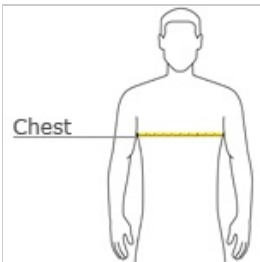

front

back

**HOW TO MEASURE**

**CHEST**

With arms down at sides, measure around the upper body, under arms and over the fullest part of the chest.

**SIZE CHART**

	S	M	L	XL	2XL	3XL	4XL
Chest	35-37	38-40	41-43	44-46	47-49	50-53	54-57